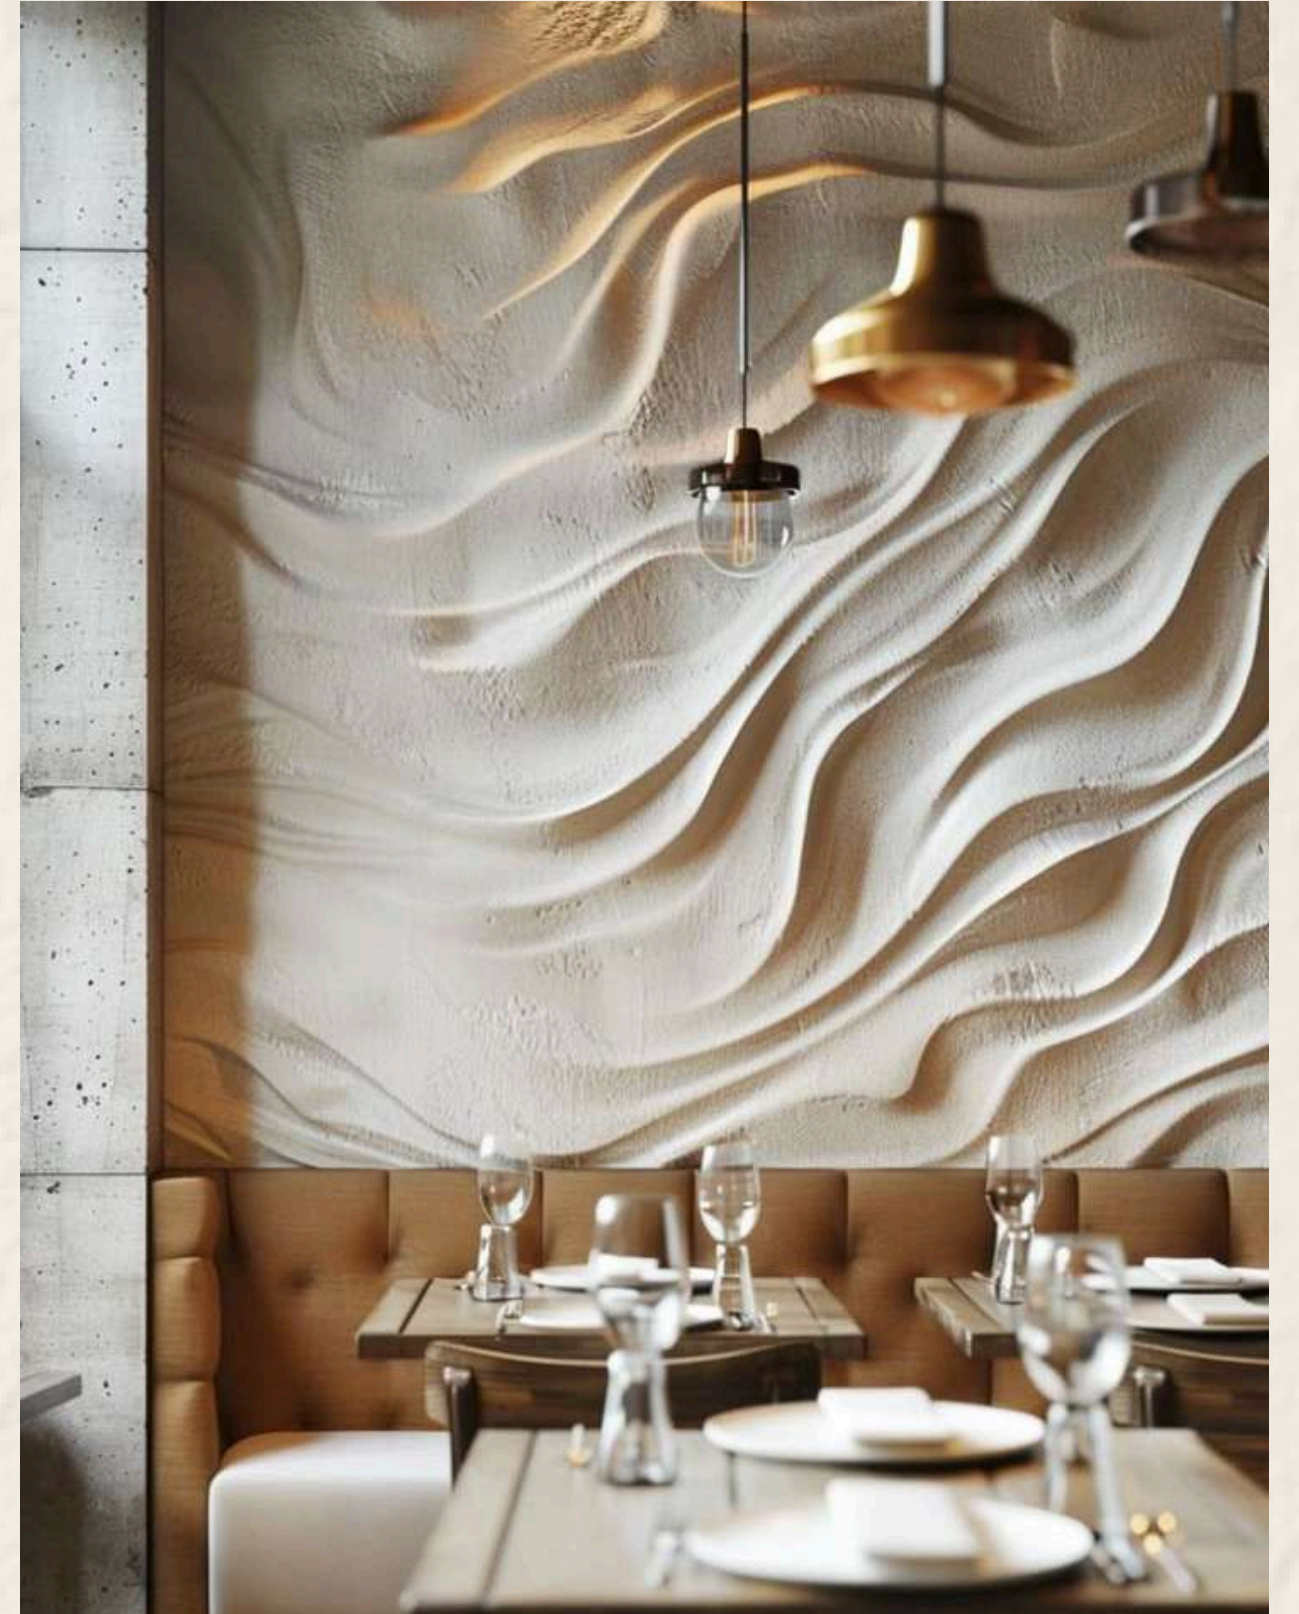

- 3D textured surfaces
- Light & shadow interaction
- Sensory design appeal
- Custom pattern possibilities
- Unique handcrafted finish

TACTILE FINISH

TACTILE SERIES:

A curated range of textured surfaces defined by depth, movement, and the interplay of light and shadow.

- Soft Ripple
- Linear Touch
- Raised Grain
- Wave Form
- Sculpted Lines
- Textured Flow
- Ridge Pattern
- Layered Touch

LUXURY INTERIORS

TEXTURE
& TONE
A BRAND OF PAINT HOUSE

FEATURE WALLS

TEXTURE
& TONE
A BRAND OF PAINT HOUSE