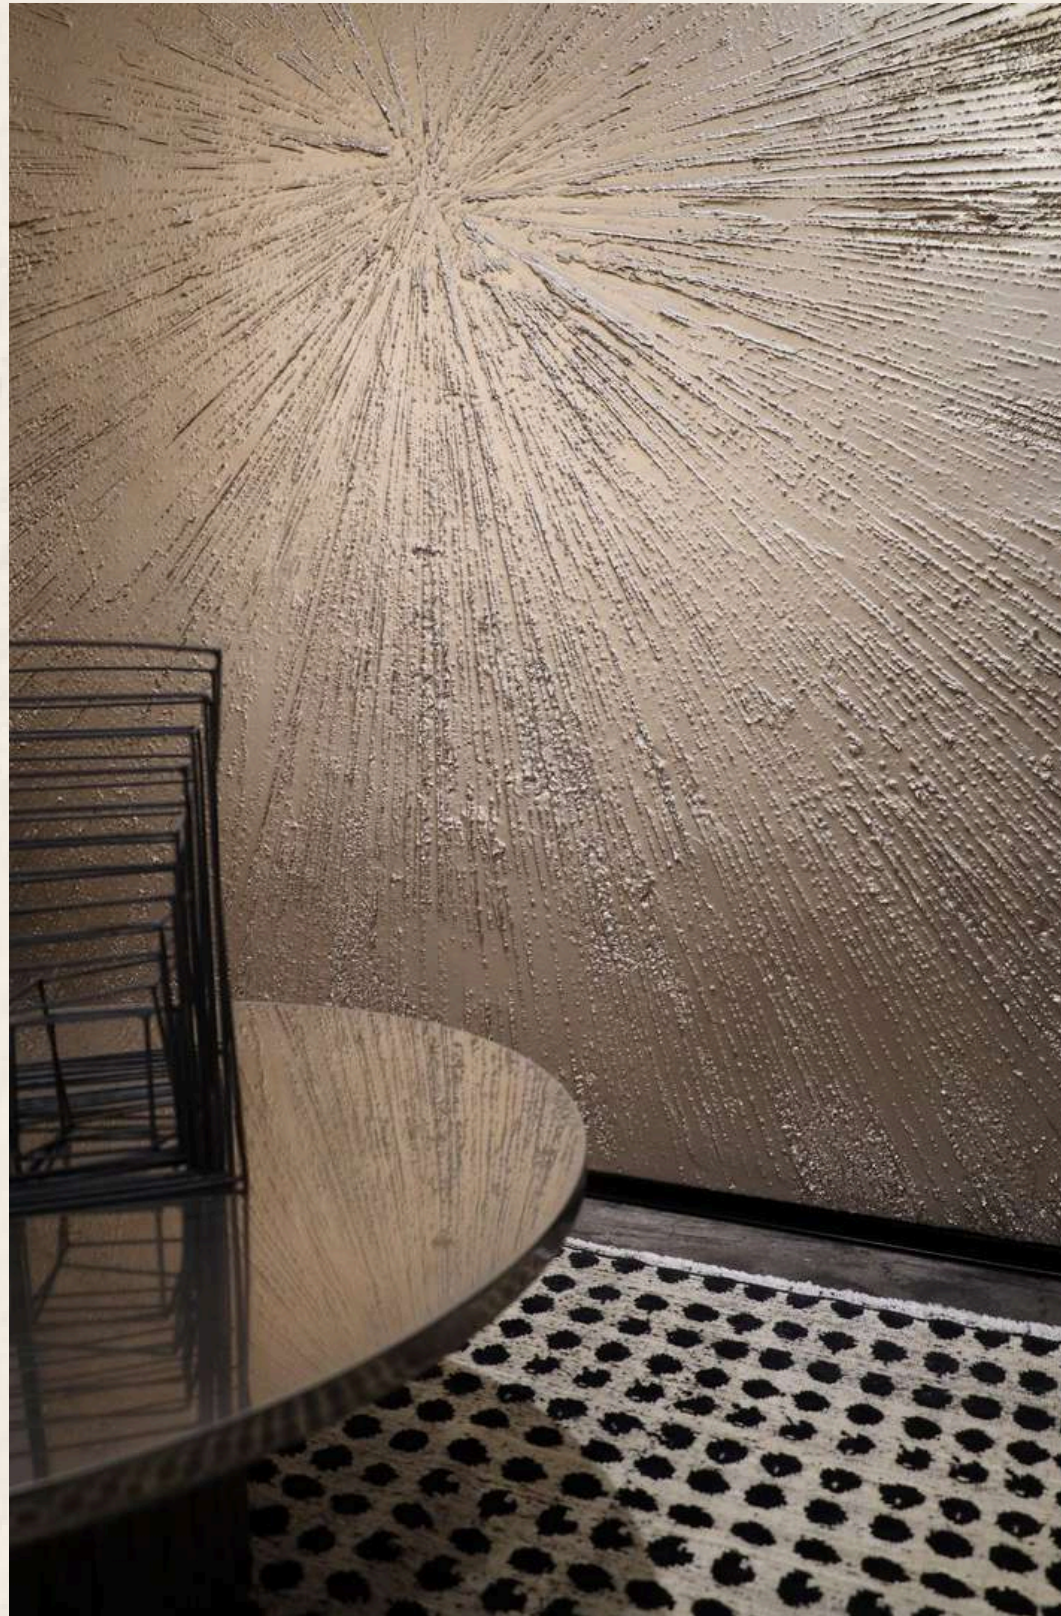

TACTILE FINISH

TEXTURE
& TONE
A BRAND OF PAINT HOUSE